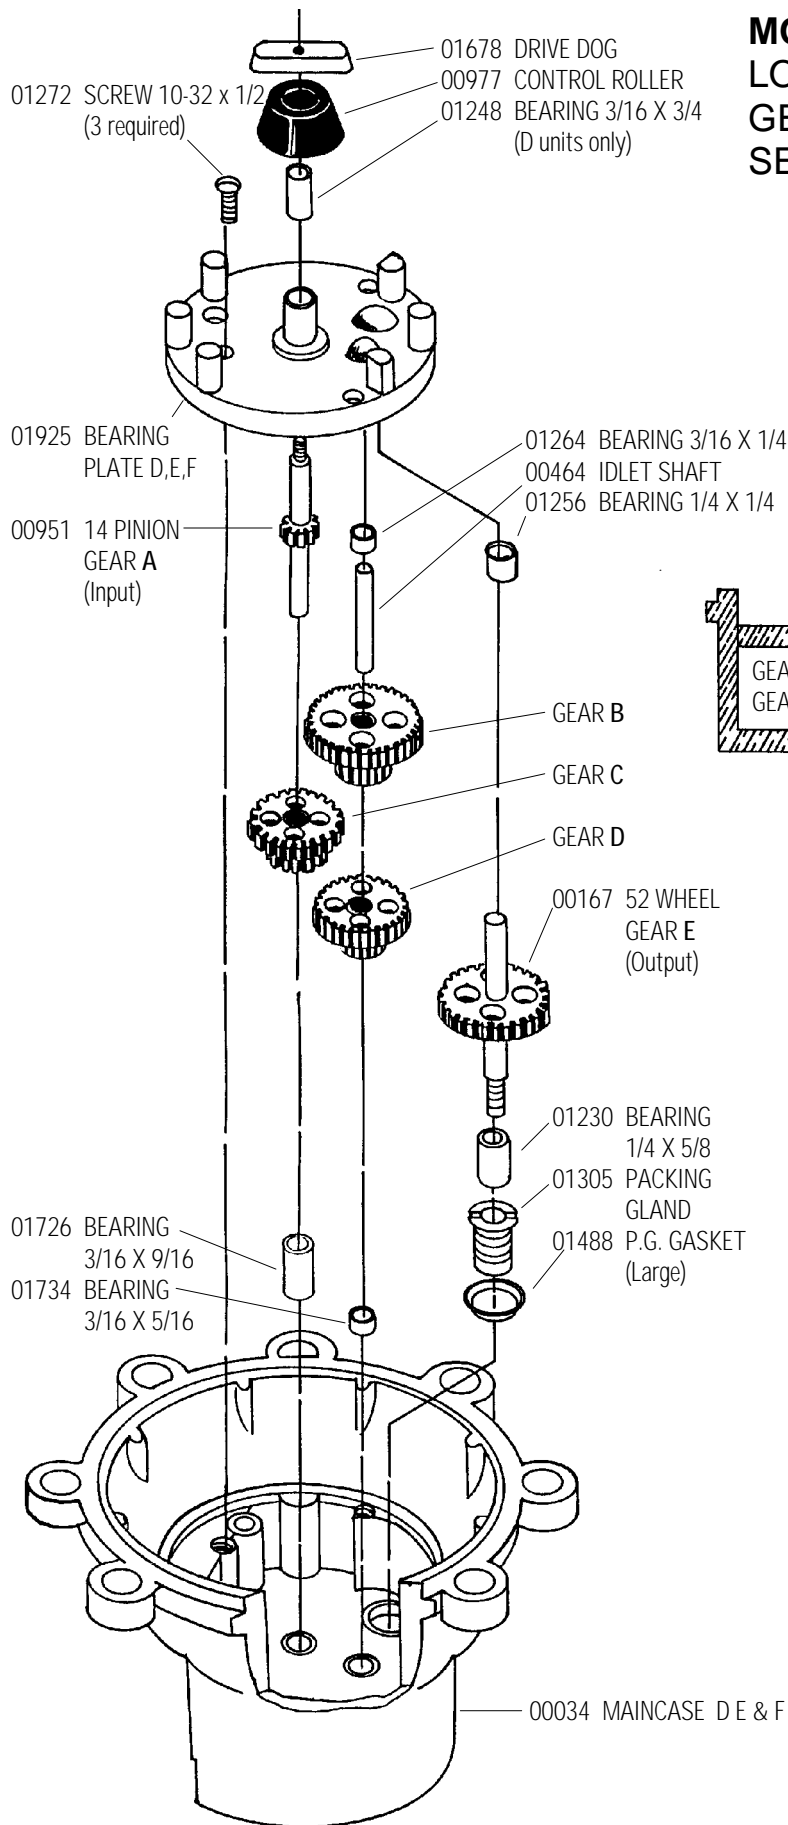

MODELS D E & F LOWER MAINCASE & GEARTRAIN PARTS FOR SERIES S

ACCESSORIES	
07238	GREASE WATERPROOF SMALL PACKET
03681	GREASE WATERPROOF 10 OZ TUBE

GEAR TRAIN PART NUMBER TABLE				
Part numbers in bold face				
MODEL	WHEEL & PINION			COMPLETE GEAR KIT†
	GEAR B	GEAR C	GEAR D	
DE*	00224	00258	00282	11990
EE*	52-15	51-16	50-14	
FE*				
DJ*	00224	00240	00331	12005
EJ*	52-15	51-21	45-14	
FJ*				
DN*	00208	00290	00307	12013
EN*	52-20	46-20	46-14	
FN*				
DT*	00191	00315	00357	12021
ET*	52-21	45-24	42-14	
FT*				
DX*	01579	01587	01595	12039
EX*	52-25	41-25	41-14	
FX*				
FZ*	09656	09664	09672	12047
	52-28	38-28	38-14	
SPECIAL SETS				
Please consult factory before using				
DA*	10165	10173	09672	10256
	52-27	39-28	38-14	
DD*	09656	10181	10199	10264
ED*	52-28	38-29	37-14	
FF*	10157	10206	10214	10272
	52-30	36-30	36-14	