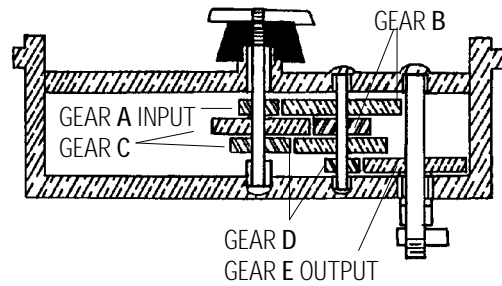

MODELS D E & F LOWER MAINCASE & GEARTRAIN PARTS FOR SERIES S

ACCESSORIES	
07238	GREASE WATERPROOF SMALL PACKET
03681	GREASE WATERPROOF 10 OZ TUBE

GEAR TRAIN PART NUMBER TABLE				
Part numbers in bold face				
MODEL	WHEEL & PINION			COMPLETE GEAR KIT†
	GEAR B	GEAR C	GEAR D	
DE*	00224	00258	00282	11990
EE*	52-15	51-16	50-14	
FE*				
DJ*	00224	00240	00331	12005
EJ*	52-15	51-21	45-14	
FJ*				
DN*	00208	00290	00307	12013
EN*	52-20	46-20	46-14	
FN*				
DT*	00191	00315	00357	12021
ET*	52-21	45-24	42-14	
FT*				
DX*	01579	01587	01595	12039
EX*	52-25	41-25	41-14	
FX*				
FZ*	09656	09664	09672	12047
	52-28	38-28	38-14	
SPECIAL SETS				
Please consult factory before using				
DA*	10165	10173	09672	10256
	52-27	39-28	38-14	
DD*	09656	10181	10199	10264
ED*	52-28	38-29	37-14	
FF*	10157	10206	10214	10272
	52-30	36-30	36-14	