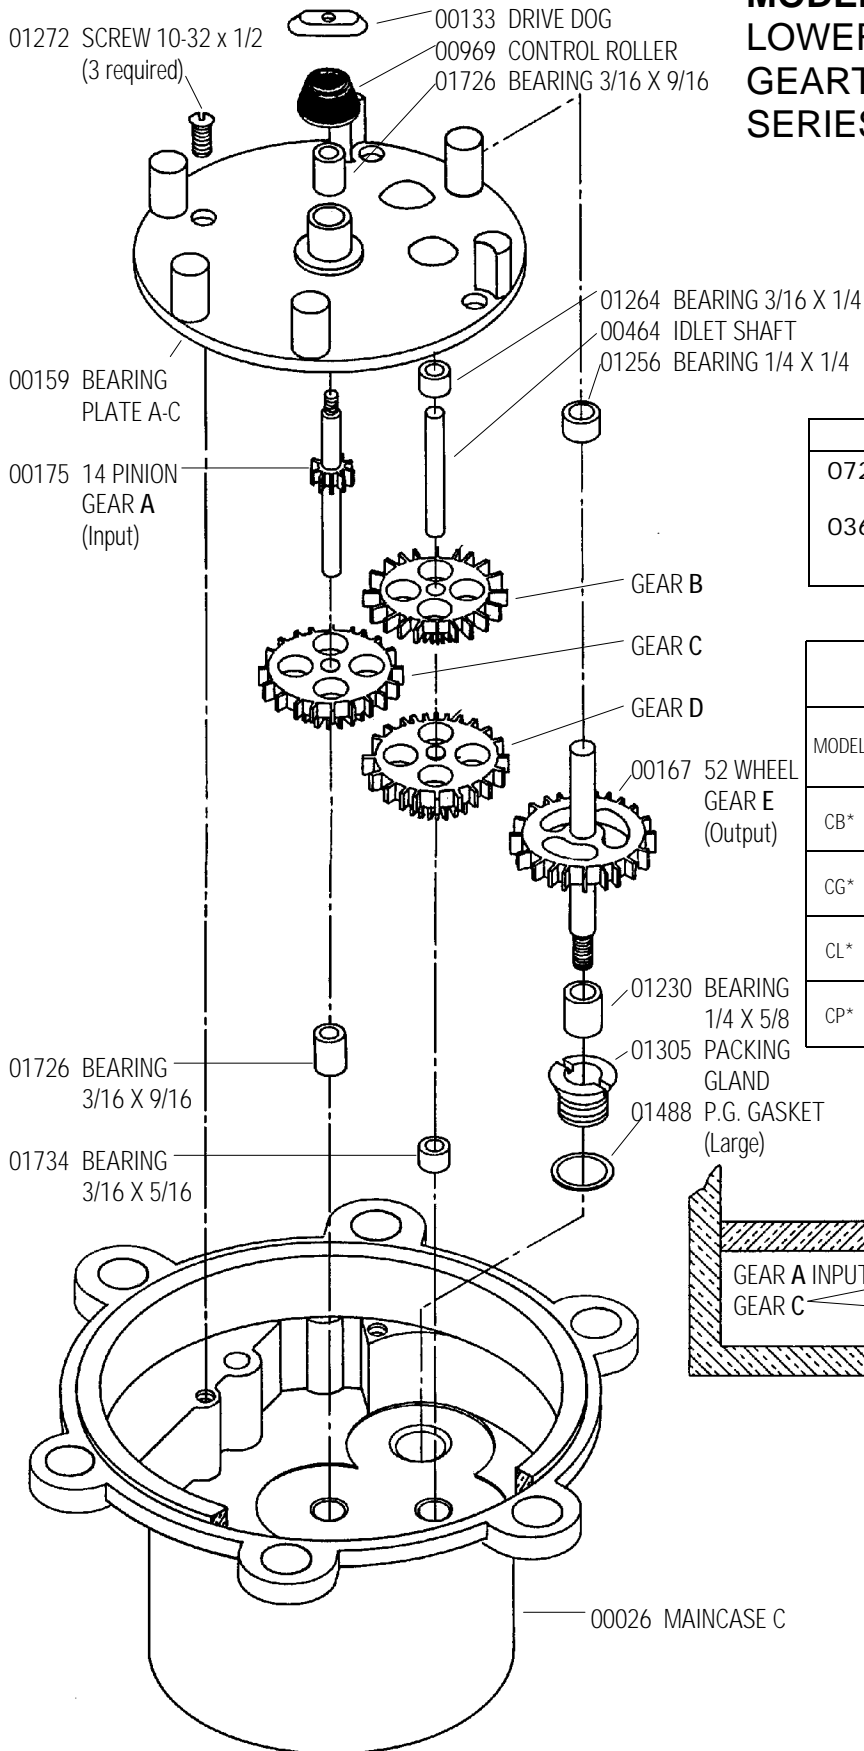

MODEL C LOWER MAINCASE & GEARTRAIN PARTS FOR SERIES S

ACCESSORIES	
07238	GREASE WATERPROOF SMALL PACKET
03681	GREASE WATERPROOF 10 OZ TUBE

GEAR TRAIN PART NUMBER TABLE Part numbers in bold face				
MODEL	WHEEL & PINION			COMPLETE GEAR KIT†
	GEAR B	GEAR C	GEAR D	
CB*	00232 52-14	00232 52-14	00232 52-14	11940
CG*	00216 52-16	00274 50-16	00282 50-14	11958
CL*	00216 52-16	00266 50-21	00331 45-14	11966
CP*	00208 52-20	00472 46-21	00331 45-14	11982