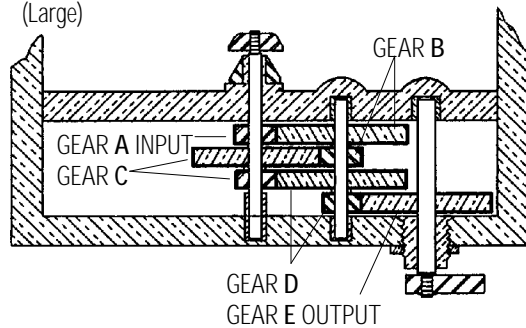

ACCESSORIES	
07238	GREASE WATERPROOF SMALL PACKET
03681	GREASE WATERPROOF 10 OZ TUBE