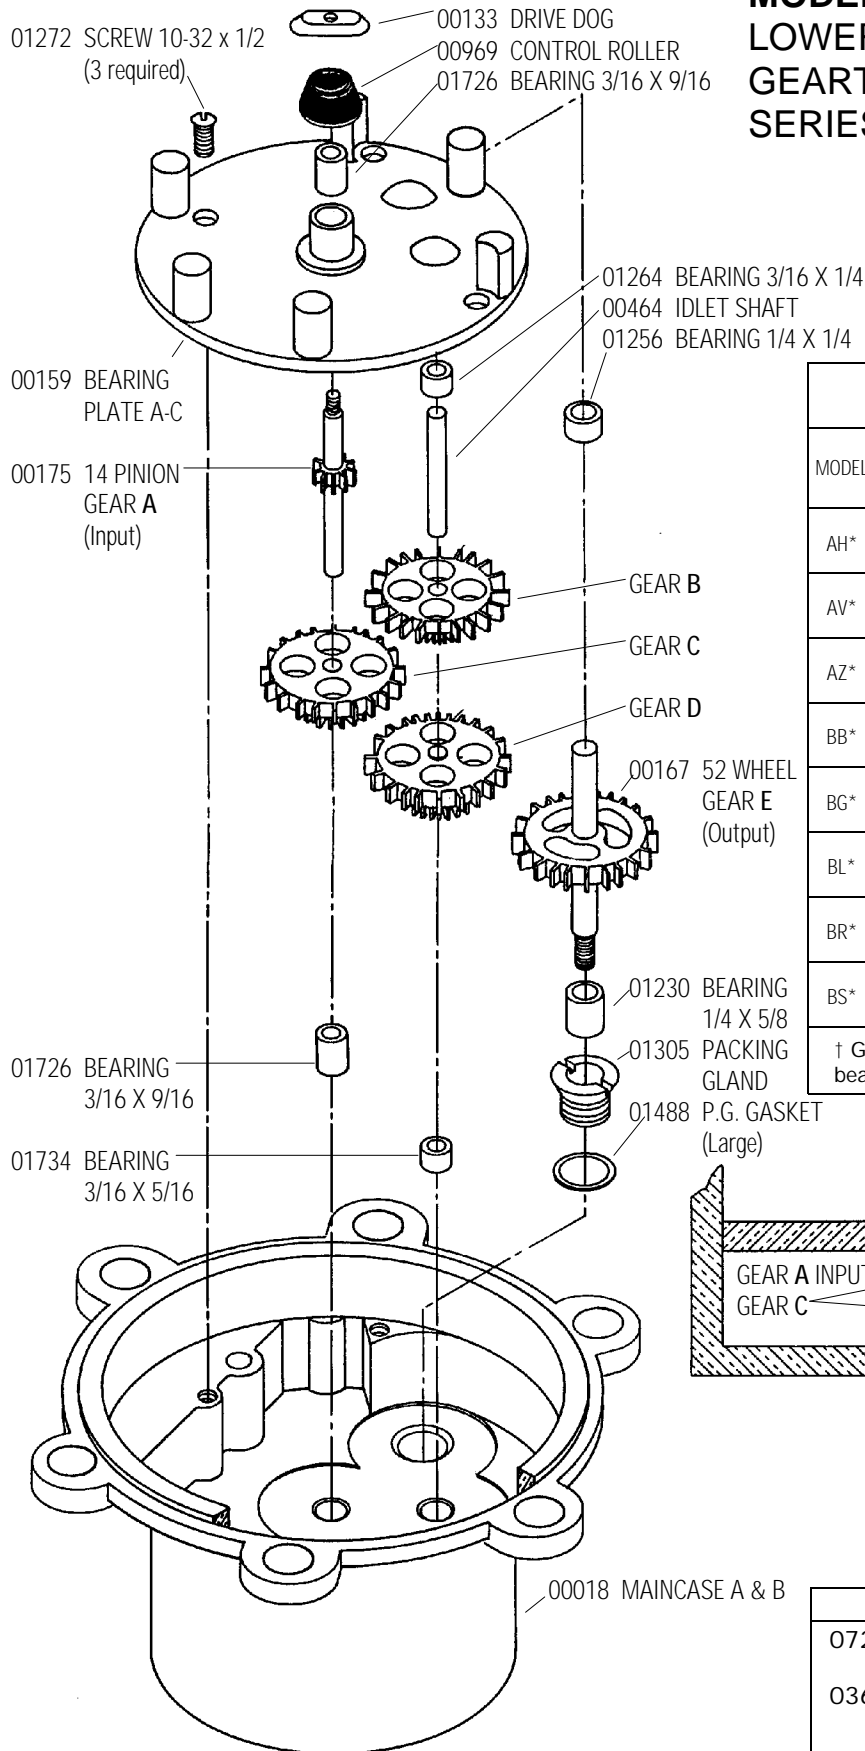

MODELS A & B LOWER MAINCASE & GEARTRAIN PARTS FOR SERIES S

GEAR TRAIN PART NUMBER TABLE				
Part numbers in bold face				
MODEL	WHEEL & PINION			COMPLETE GEAR KIT†
	GEAR B	GEAR C	GEAR D	
AH*	10149 52-33	10222 33-33	10230 33-14	10248
AV*	00183 52-24	00349 42-24	00357 42-14	03847
AZ*	09656 52-28	09664 38-28	09672 38-14	11932
BB*	00232 52-14	00232 52-14	00232 52-14	11940
BG*	00216 52-16	00274 50-16	00282 50-14	11958
BL*	00216 52-16	00266 50-21	00331 45-14	11966
BR*	00191 52-21	00323 45-21	00331 45-14	11974
BS*	00208 52-20	08871 46-24	00357 42-14	12055

† Gear kits include all gears, shafts, bearings, control roller & drive dog.

ACCESSORIES	
07238	GREASE WATERPROOF SMALL PACKET
03681	GREASE WATERPROOF 10 OZ TUBE