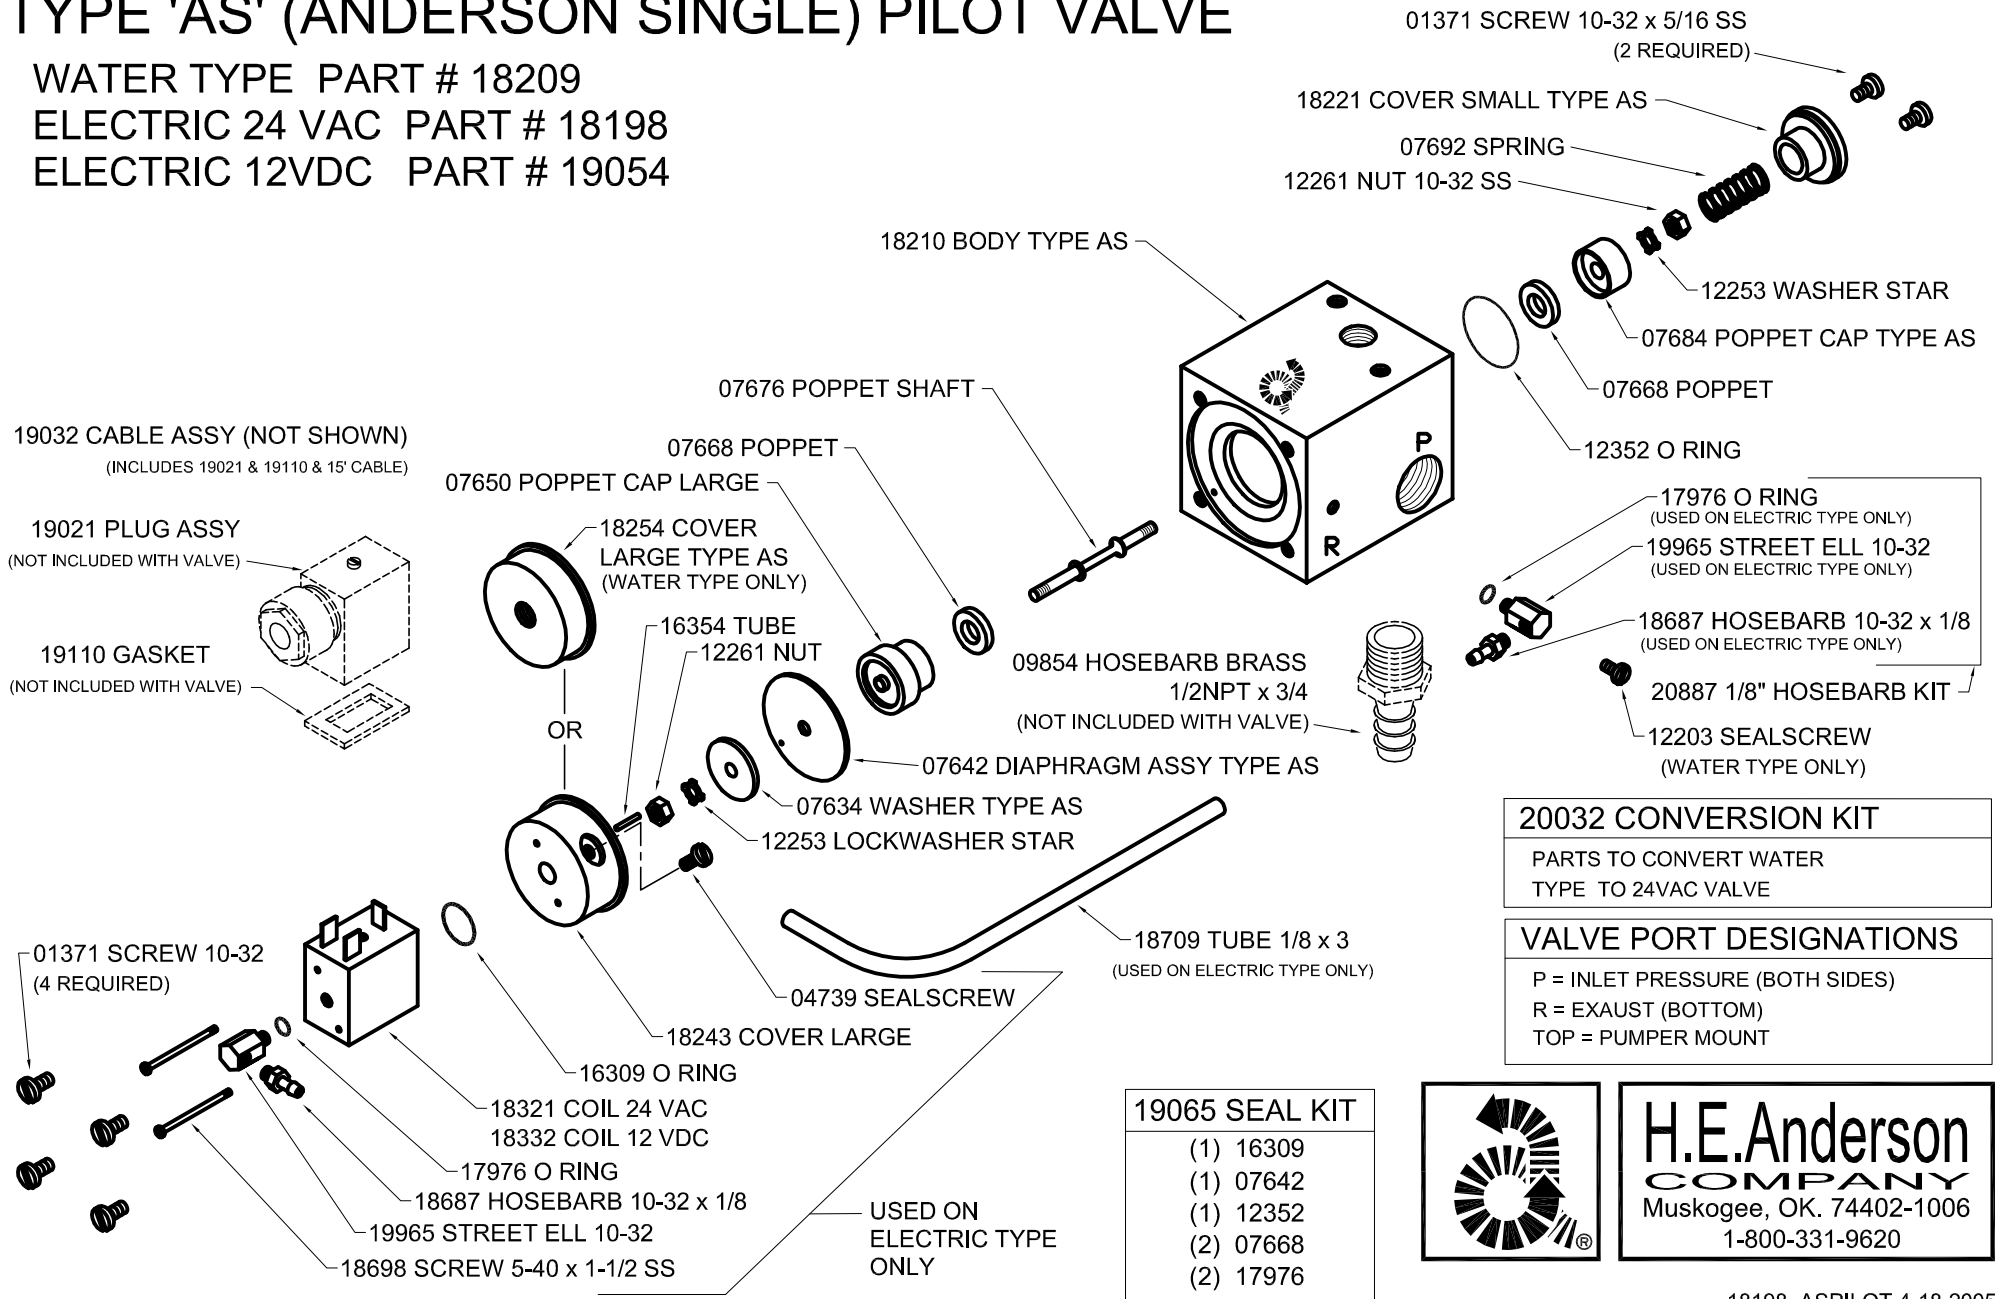

TYPE 'AS' (ANDERSON SINGLE) PILOT VALVE

WATER TYPE PART # 18209

ELECTRIC 24 VAC PART # 18198

ELECTRIC 12VDC PART # 19054

H.E. Anderson
COMPANY
Muskogee, OK. 74402-1006
1-800-331-9620