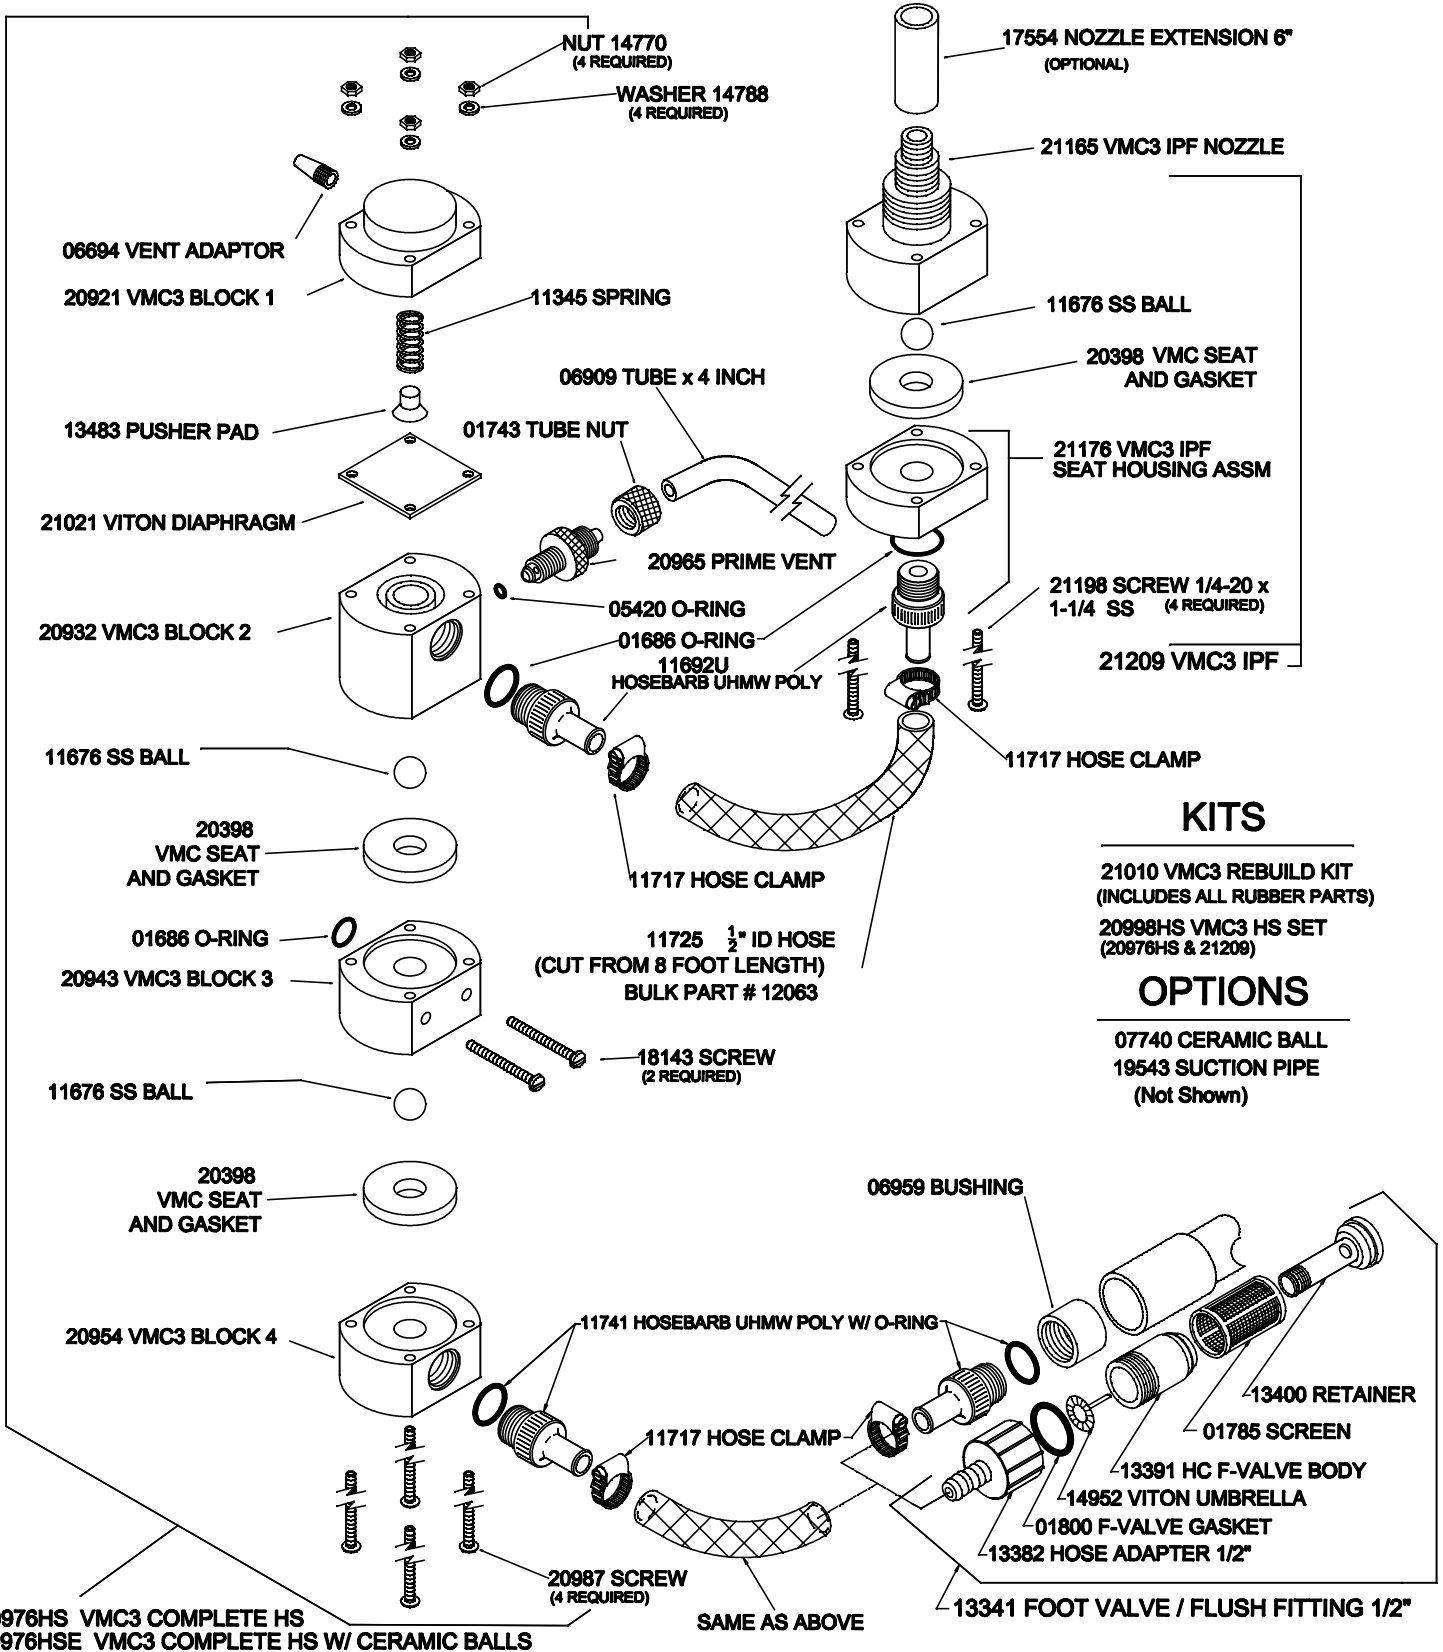

HIGH CAPACITY LIQUID END PARTS

USING VALVE MODULE COMBO TYPE 3 (VMC3)

HORIZONTAL SUCTION

KITS

21010 VMC3 REBUILD KIT
(INCLUDES ALL RUBBER PARTS)

20998HS VMC3 HS SET
(20976HS & 21209)

OPTIONS

07740 CERAMIC BALL
19543 SUCTION PIPE
(Not Shown)