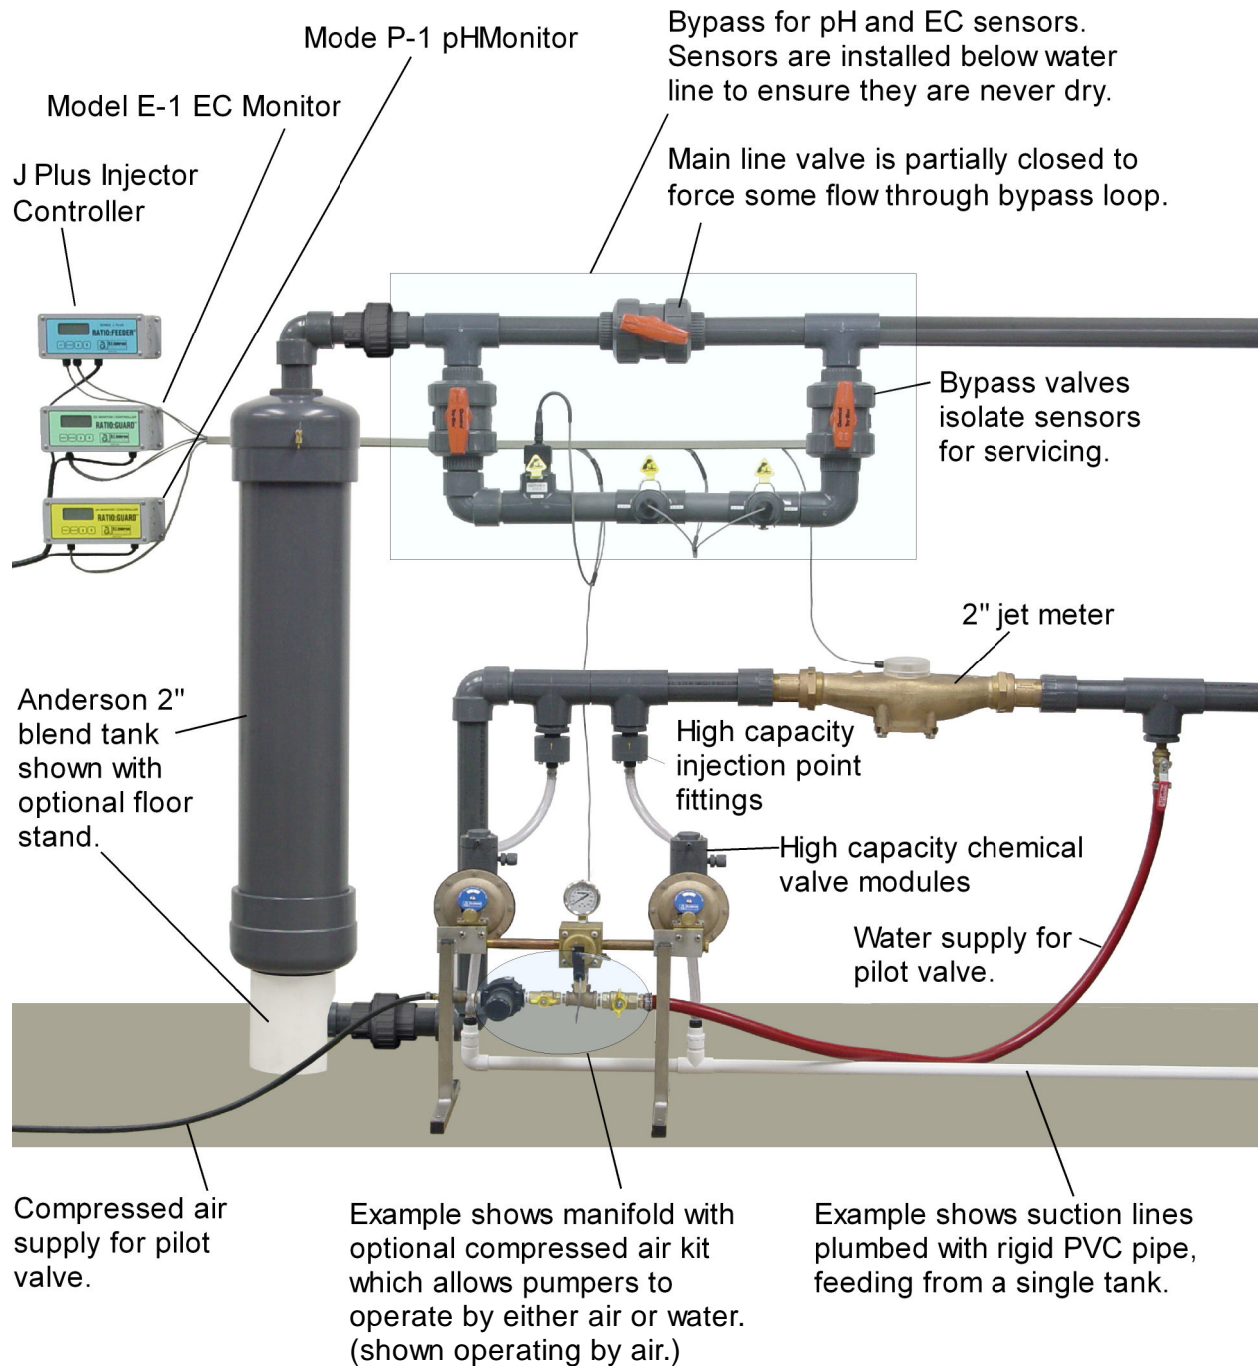

Two Inch J Plus Injector Installation Example w/Air Kit

J Plus controller, 2 inch jet meter shown
2 high capacity pumpers pumping fertilizer.
Optional EC & pH monitors
Plumbed using sch 40 PVC pipe

Piping layout may be altered to fit available space.

Some PVC plumbing items are not supplied with unit. (See page 2.)

Two Inch J Plus Injector Installation Example w/Two Chemicals

J Plus controller, 2 inch jet meter shown
 3 high capacity pumpers pumping fertilizer.
 1 standard pumper pumping a low dose chemical.
 Optional EC & pH monitors.
 Plumbed using sch 40 PVC pipe